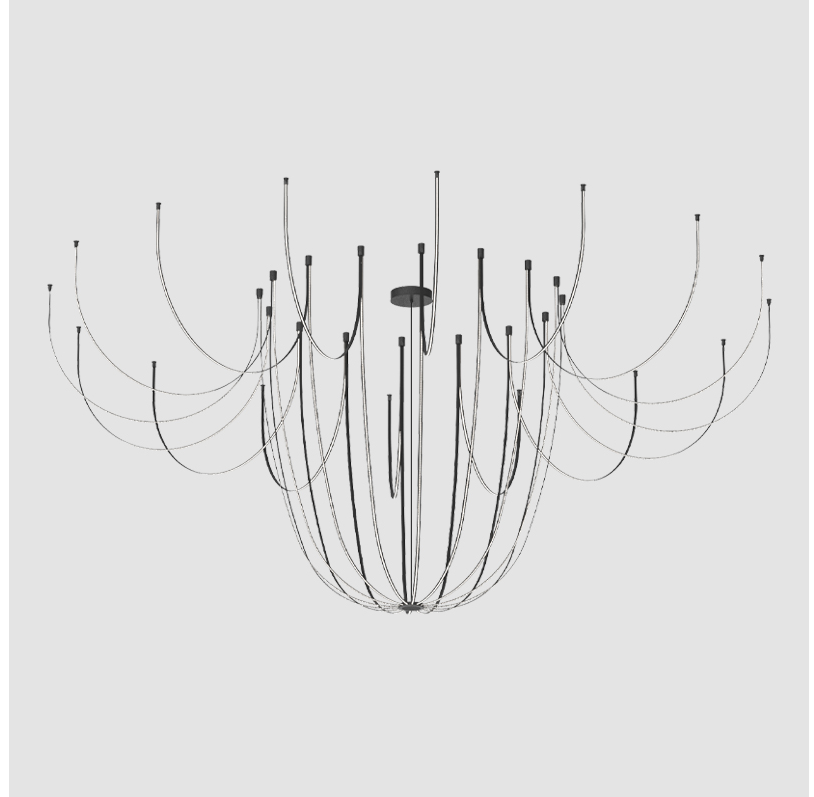

LOOP SUSPENSION

A300249-

base number _____ LED
Dimming

1. To build a product code in our configurator select the specify button on the base model # product page
2. To build a manual product code on this datasheet choose from the options listed below in blue font and add the suffix to the base model #

GENERAL

Series: Loop
Brand: Prolicht
Division: Architectural
Mounting Type: Suspension
Mounting Location: Ceiling
Subcategory: Pendant

PHYSICAL

Shape: Abstract
Diameter (mm): 3800
Diameter (in): 149 ⁵/₈
Height (mm): 1900
Height (in): 74 ¹³/₁₆
Light Distribution: Direct
Weight (kg): 7.808
Fixture Material: PVC

ELECTRICAL

Lamp Type: LED
Input Wattage (W): 160
Total Output Wattage (W): 145.4
[Dimming: Non-Dimmable / 0-10V Dimming](#)
Driver Included: No
Driver Location: Remote
Driver Type: Constant Voltage - Universal
Driver Class: Class 2
Input Voltage (V): 120 - 277

LED

Color Temperature (°K): 2700
Max. Delivered Lumen (lm): 16960
Nominal Lumen (lm): 16960
CRI: >90 CRI
Lamp Life (hrs): 80000

OPTICAL

Beam Angle: 114
Adjustability: Fixed

RATINGS AND CERTIFICATIONS

Certified By: CSA Certified to UL and CSA Standards
IP rating: IP00