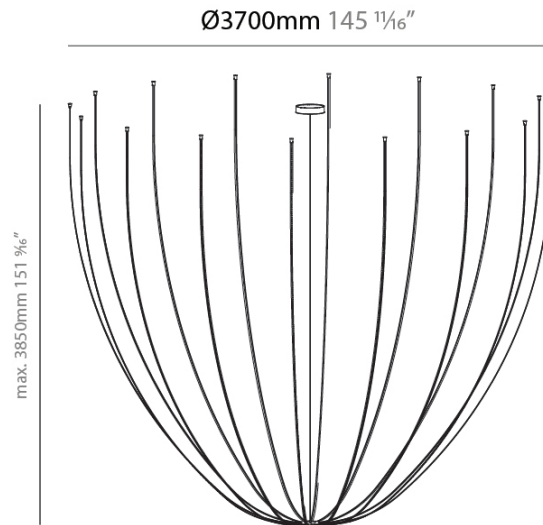

PROJECT _____
TYPE _____
SPECIFIER _____
QUANTITY _____
DATE _____

LOOP SUSPENSION

A300251-

base number _____ LED
Dimming _____

1. To build a product code in our configurator select the specify button on the base model # product page
2. To build a manual product code on this datasheet choose from the options listed below in blue font and add the suffix to the base model #

GENERAL

Series: Loop _____
Brand: Prolicht _____
Division: Architectural _____
Mounting Type: Suspension _____
Mounting Location: Ceiling _____
Subcategory: Pendant _____

PHYSICAL

Shape: Abstract _____
Diameter (mm): 3700 _____
Diameter (in): 145 ¹¹/₁₆ _____
Height (mm): 3850 _____
Height (in): 151 ⁹/₁₆ _____
Light Distribution: Direct _____
Weight (kg): 7.808 _____
Fixture Material: PVC _____

ELECTRICAL

Lamp Type: LED _____
Input Wattage (W): 160 _____
Total Output Wattage (W): 145.4 _____
[Dimming: Non-Dimmable / 0-10V Dimming](#) _____
Driver Included: No _____
Driver Location: Remote _____
Driver Type: Constant Current - Universal _____
Driver Class: Class 2 _____
Input Voltage (V): 120 - 277 _____

LED

Color Temperature (°K): 2700 _____
Max. Delivered Lumen (lm): 16960 _____
Nominal Lumen (lm): 16960 _____
CRI: >90 CRI _____
Lamp Life (hrs): 80000 _____

OPTICAL

Beam Angle: 114 _____
Adjustability: Fixed _____

RATINGS AND CERTIFICATIONS

Certified By: CSA Certified to UL and CSA Standards _____
IP rating: IP00 _____