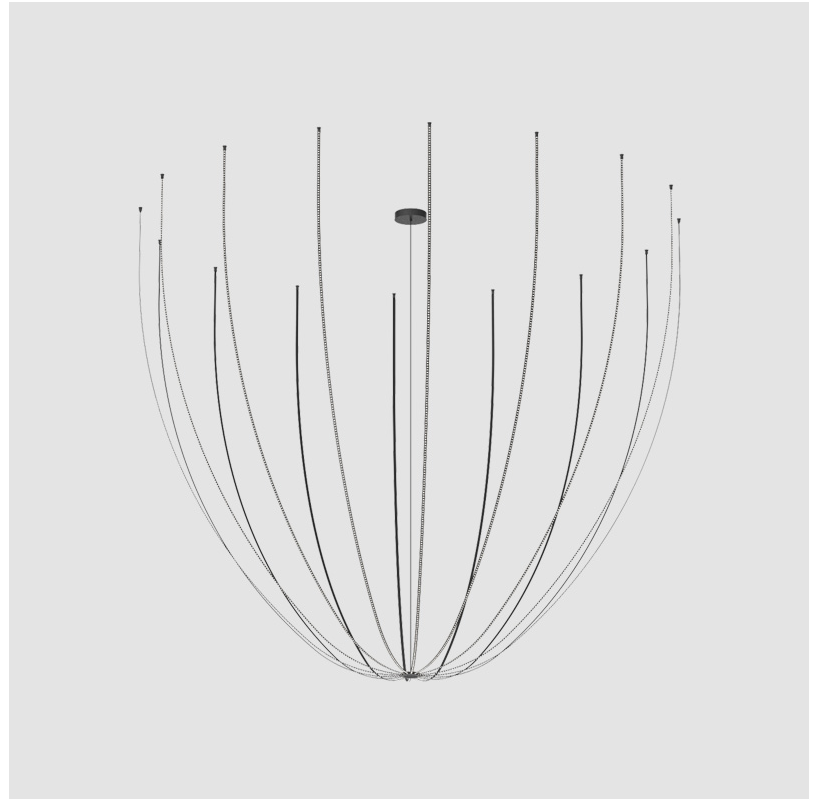

PROJECT _____
TYPE _____
SPECIFIER _____
QUANTITY _____
DATE _____

LOOP SUSPENSION

A300251-

base number _____ LED
Dimming _____

1. To build a product code in our configurator select the specify button on the base model # product page
2. To build a manual product code on this datasheet choose from the options listed below in blue font and add the suffix to the base model #

GENERAL

Series: Loop _____
Brand: Prolicht _____
Division: Architectural _____
Mounting Type: Suspension _____
Mounting Location: Ceiling _____
Subcategory: Pendant _____

PHYSICAL

Shape: Abstract _____
Diameter (mm): 3700 _____
Diameter (in): 145 ¹¹/₁₆ _____
Height (mm): 3850 _____
Height (in): 151 ⁹/₁₆ _____
Light Distribution: Direct _____
Weight (kg): 7.808 _____
Fixture Material: PVC _____

ELECTRICAL

Lamp Type: LED _____
Input Wattage (W): 160 _____
Total Output Wattage (W): 145.4 _____
[Dimming: Non-Dimmable / 0-10V Dimming](#) _____
Driver Included: No _____
Driver Location: Remote _____
Driver Type: Constant Current - Universal _____
Driver Class: Class 2 _____
Input Voltage (V): 120 - 277 _____

LED

Color Temperature (°K): 2700 _____
Max. Delivered Lumen (lm): 16960 _____
Nominal Lumen (lm): 16960 _____
CRI: >90 CRI _____
Lamp Life (hrs): 80000 _____

OPTICAL

Beam Angle: 114 _____
Adjustability: Fixed _____

RATINGS AND CERTIFICATIONS

Certified By: CSA Certified to UL and CSA Standards _____
IP rating: IP00 _____