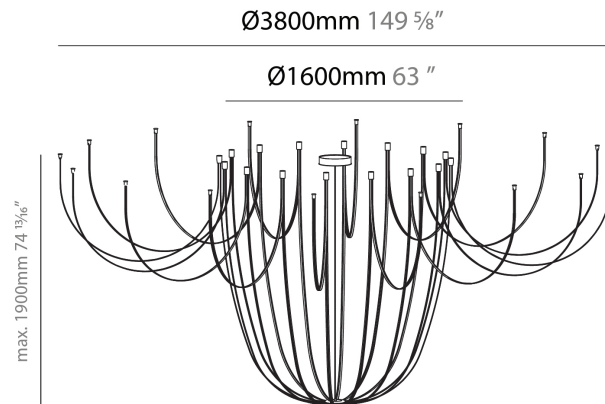

LOOP SUSPENSION

A300249-

base number _____ LED
Dimming

1. To build a product code in our configurator select the specify button on the base model # product page
2. To build a manual product code on this datasheet choose from the options listed below in blue font and add the suffix to the base model #

GENERAL

Series: Loop
Brand: Prolicht
Division: Architectural
Mounting Type: Suspension
Mounting Location: Ceiling
Subcategory: Pendant

PHYSICAL

Shape: Abstract
Diameter (mm): 3800
Diameter (in): 149 ⁵/₈
Height (mm): 1900
Height (in): 74 ¹³/₁₆
Light Distribution: Direct
Weight (kg): 7.808
Fixture Material: PVC

ELECTRICAL

Lamp Type: LED
Input Wattage (W): 160
Total Output Wattage (W): 145.4
[Dimming: Non-Dimmable / 0-10V Dimming](#)
Driver Included: No
Driver Location: Remote
Driver Type: Constant Voltage - Universal
Driver Class: Class 2
Input Voltage (V): 120 - 277

LED

Color Temperature (°K): 2700
Max. Delivered Lumen (lm): 16960
Nominal Lumen (lm): 16960
CRI: >90 CRI
Lamp Life (hrs): 80000

OPTICAL

Beam Angle: 114
Adjustability: Fixed

RATINGS AND CERTIFICATIONS

Certified By: CSA Certified to UL and CSA Standards
IP rating: IP00