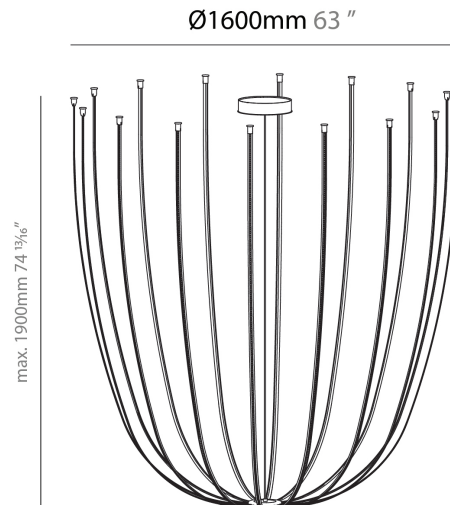

LOOP SUSPENSION

A300250-

base number _____ LED
Dimming _____

1. To build a product code in our configurator select the specify button on the base model # product page
2. To build a manual product code on this datasheet choose from the options listed below in blue font and add the suffix to the base model #

GENERAL

Series: Loop _____
Brand: Prolicht _____
Division: Architectural _____
Mounting Type: Suspension _____
Mounting Location: Ceiling _____
Subcategory: Pendant _____

PHYSICAL

Shape: Abstract _____
Diameter (mm): 1600 _____
Diameter (in): 63 _____
Height (mm): 1900 _____
Height (in): 74 ¹³/₁₆ _____
Light Distribution: Direct _____
Weight (kg): 5.238 _____
Fixture Material: PVC _____

ELECTRICAL

Lamp Type: LED _____
Input Wattage (W): 80 _____
Total Output Wattage (W): 72.7 _____
[Dimming: Non-Dimmable / 0-10V Dimming](#) _____
Driver Included: Yes _____
Driver Location: Integrated _____
Driver Type: Constant Current - Universal _____
Driver Class: Class 2 _____
Input Voltage (V): 120 - 277 _____

LED

Color Temperature (°K): 2700 _____
Max. Delivered Lumen (lm): 8480 _____
Nominal Lumen (lm): 8480 _____
CRI: >90 CRI _____
Lamp Life (hrs): 80000 _____

OPTICAL

Beam Angle: 114 _____
Adjustability: Fixed _____

RATINGS AND CERTIFICATIONS

Certified By: CSA Certified to UL and CSA Standards _____
IP rating: IP00 _____